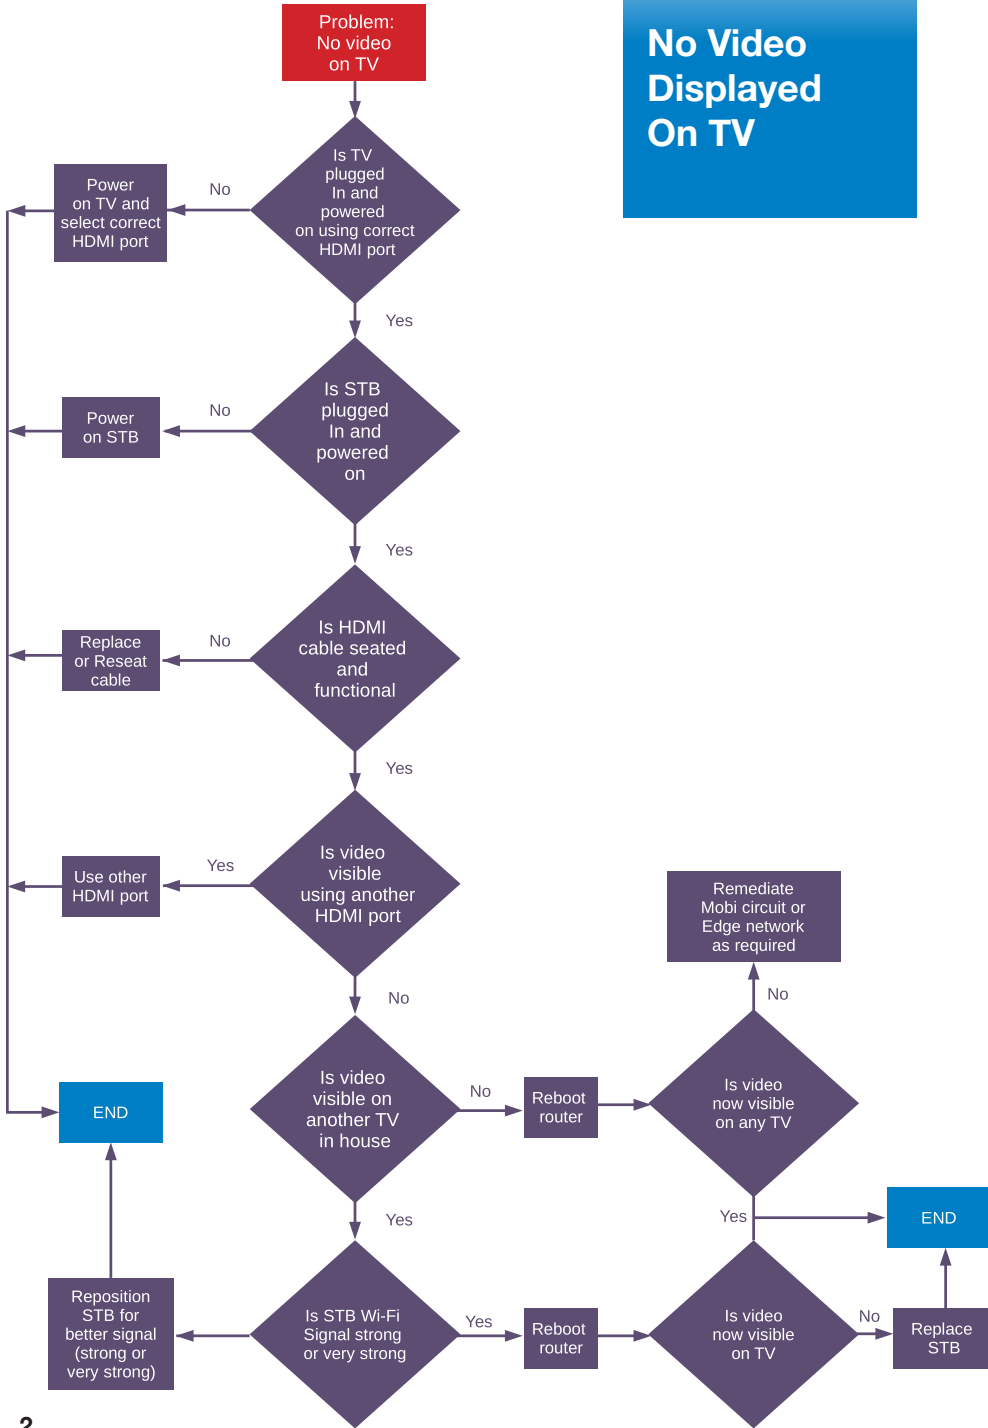

**Remote Does Not Control TV, STB, or Audio System**

**KAON** Set-Top Box & Remote

# No Video Displayed On TV