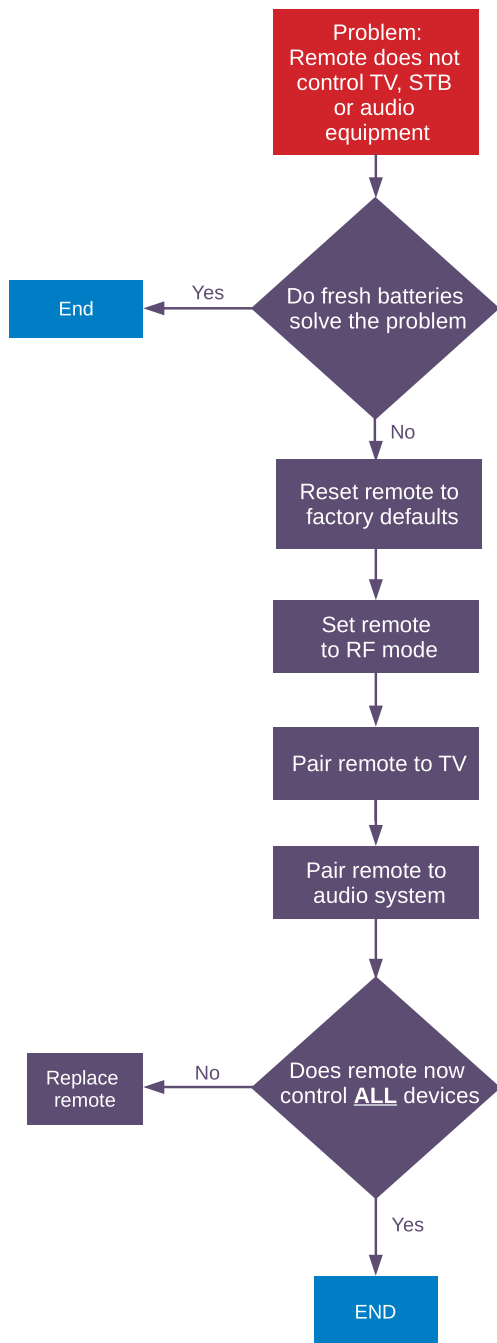

**Remote Does Not Control TV, STB, or Audio System**

**KAON** Set-Top Box & Remote

# No Video Displayed On TV

# Poor Audio or Video Quality